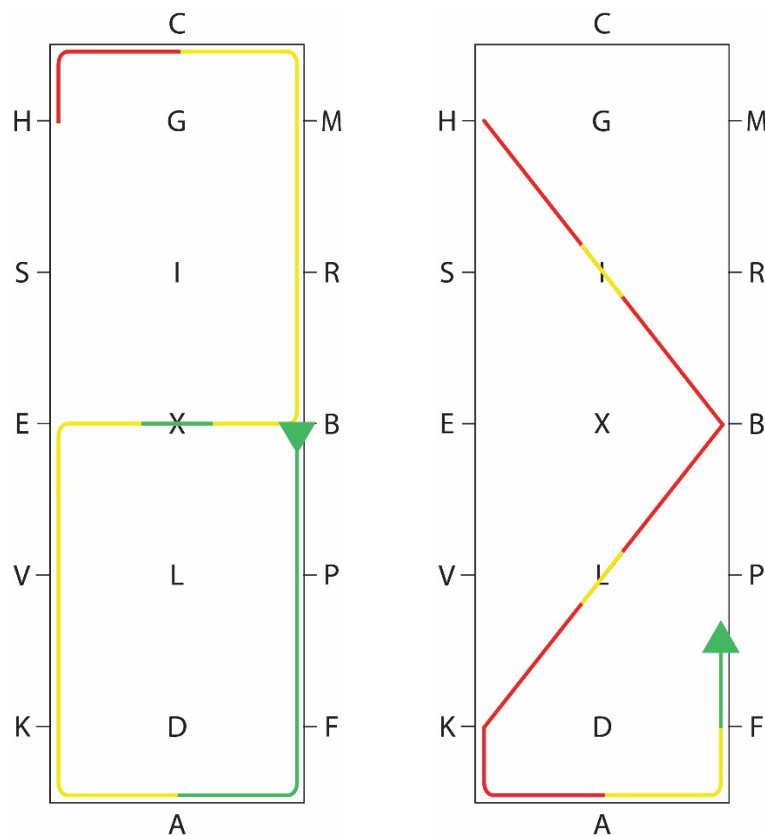

## EASY - Approximate Ride Time: 1:13

All trot work to be ridden sitting, unless stated by the judge.

<b>Judging begins at B in medium walk, tracking right.</b>	
<b>B</b>	Medium walk tracking right.
<b>A</b>	Working trot.
<b>E</b>	Turn right.
<b>X</b>	3-6 steps of medium walk and transition again to working trot.
<b>B</b>	Turn left.
<b>C</b>	Working canter left lead.
<b>H to I</b>	Short diagonal.
<b>I</b>	Change of lead through the trot.
<b>I to B</b>	Continue short diagonal on right lead.
<b>B to L</b>	Short diagonal.
<b>L</b>	Change of lead through the trot.
<b>L to K</b>	Continue short diagonal on left lead.
<b>A</b>	Working trot.
<b>F</b>	Medium walk and exit arena.