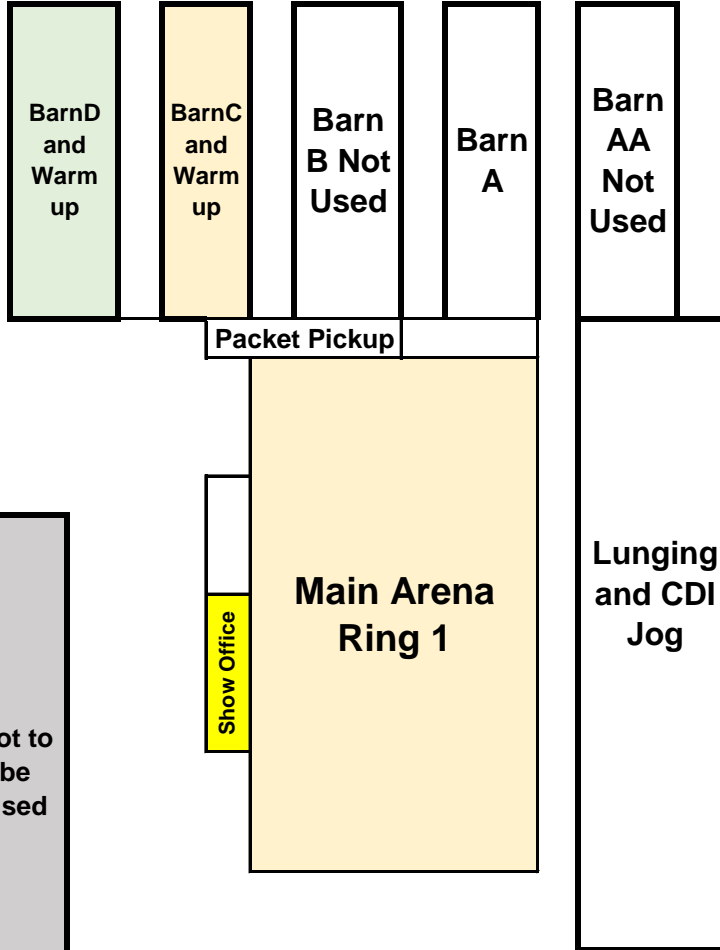

**Tellepsen  
Ring 2 and 3  
and Warm Up**

50 watts  
all others 30 watts

**NOT TO SCALE**

**PREMIUM RV SPACES**

28	Dougherty
17	Arauz
16	
15	Lewis
14	
13	Waszak
12	
11	Macomber
10	
9	

**NOT TO SCALE**

	64
McChesney	65
	66
Jensen	67
	68
Whitfield	69
	70
	71
	72
	73
	74
	75
	76
	77
	78
	79

**HORSE TRAILER PARKING**

95	85	84	83	82

	80
	81