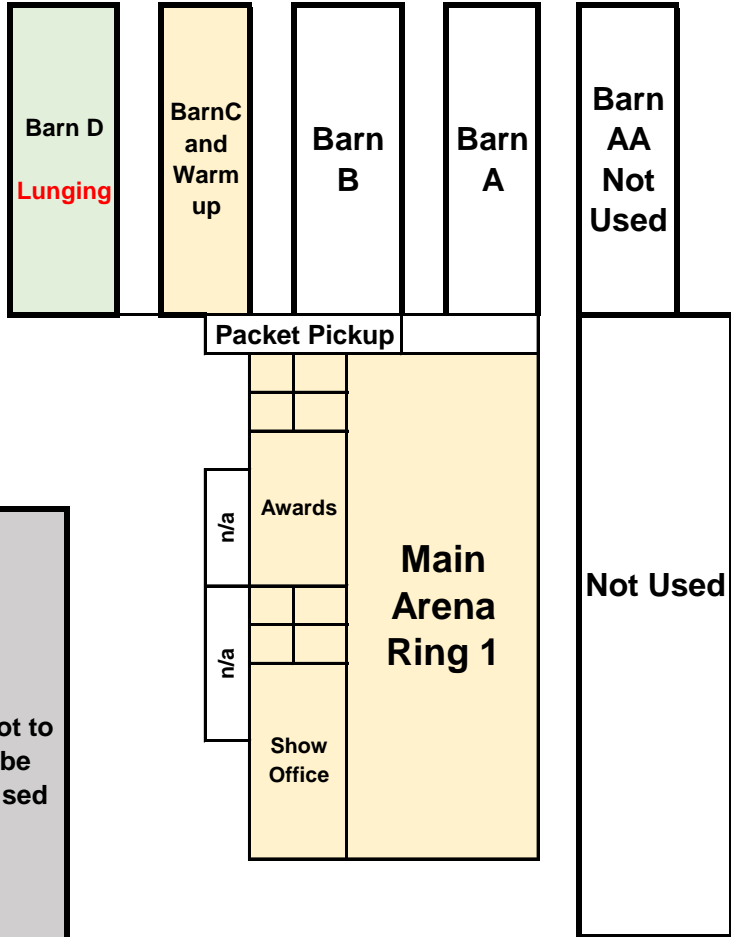

63	62	61	60	59	58	57	56	55	54	53	52	51	50	49	48	47	46	45	44	43	42	41	40	39	38	37	36	35	34
									Haras - Gar		Mason				Morgan		Muller						Fernandez				Gregory		Whitfield

**Tellepsen
Ring 2, Ring
3, and Warm
Up**

NOT TO SCALE

PREMIUM RV SPACES

30	Blackmon
29	
28	Blackmon
27	Acosta
15	
14	
13	
12	
11	Hall
10	
9	Preston

NOT TO SCALE

Leach	64
	65
McChesney	66
	67
Dearing-Kehr	68
	69
Arauz	70
	71
Buscha	72
	73
Miller Family	74
	75
	76
	77
	78
	79

HORSE TRAILER PARKING

95	85	84	83	82

	80
	81