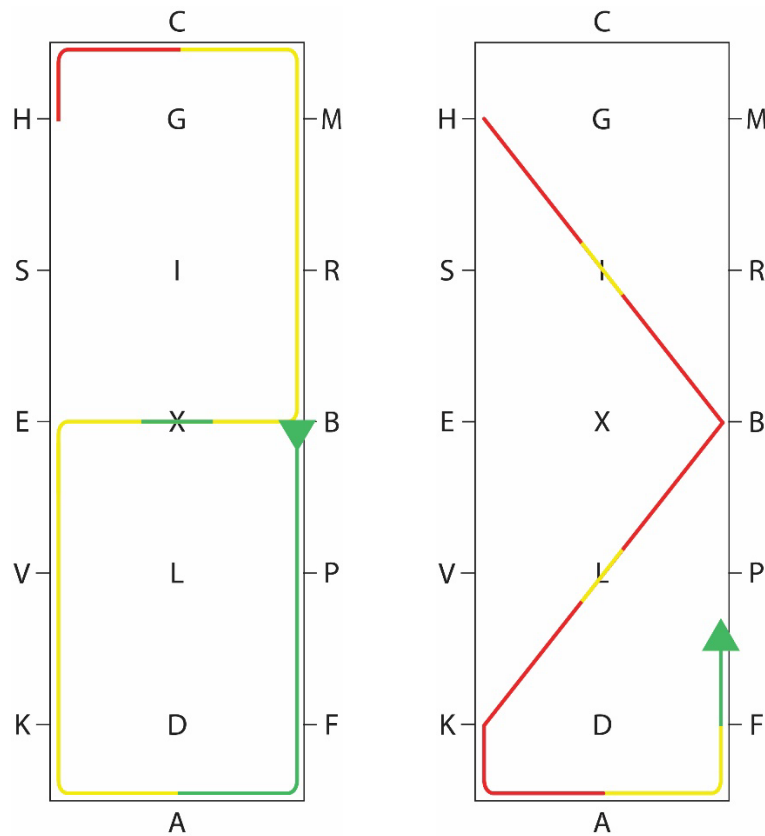

USEF Dressage Seat Medal Finals and USDF Regional Adult Amateur Equitation Finals Patterns

EASY - Approximate Ride Time: 1:13

All trot work to be ridden sitting, unless stated by the judge.

Judging begins at B in medium walk, tracking right.	
B	Medium walk tracking right.
A	Working trot.
E	Turn right.
X	3-6 steps of medium walk and transition again to working trot.
B	Turn left.
C	Working canter left lead.
H to I	Short diagonal.
I	Change of lead through the trot.
I to B	Continue short diagonal on right lead.
B to L	Short diagonal.
L	Change of lead through the trot.
L to K	Continue short diagonal on left lead.
A	Working trot.
F	Medium walk and exit arena.