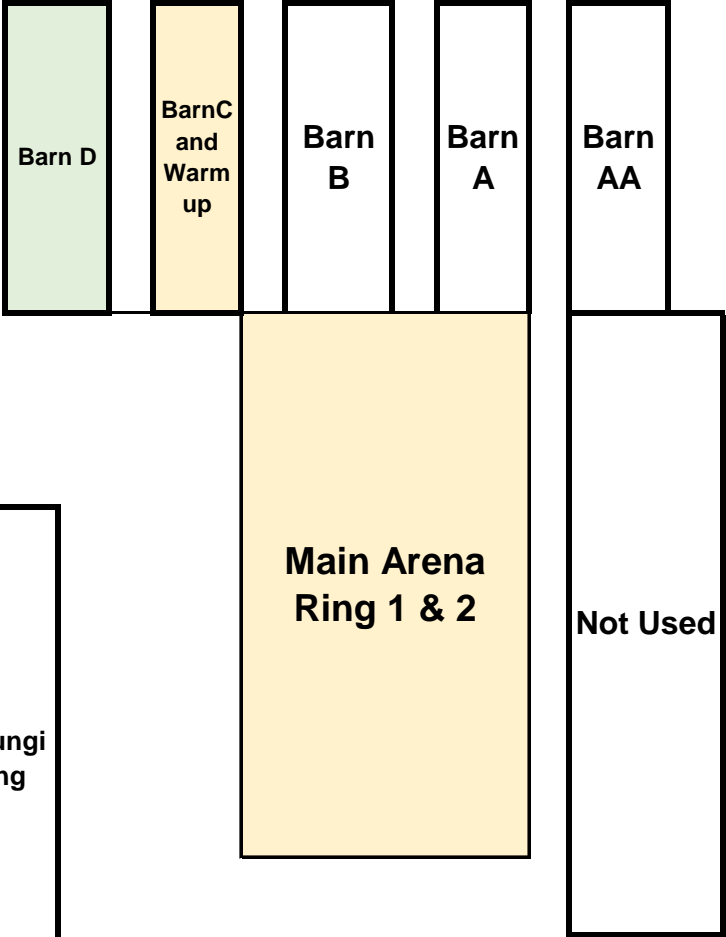

63	62	61	60	59	58	57	56	55	54	53	52	51	50	49	48	47	46	45	44	43	42	41	40	39	38	37	36	35	34
																					Mann					Jensen			

NOT TO SCALE

**Tellepsen
Ring 3 and
Warm Up**

50 watts
all others 30 watts

NOT TO SCALE

PREMIUM

30	
29	
28	Dougherty
27	
26	
25	
24	
19	
18	
17	
16	
15	
14	
13	
12	
11	
10	
9	
8	

	64
	65
	66
	67
	68
	69
	70
	71
	72
	73
	74
	75
	76
	77
	78
	79

	80
	81

HORSE TRAILER PARKING

85	84	83	82